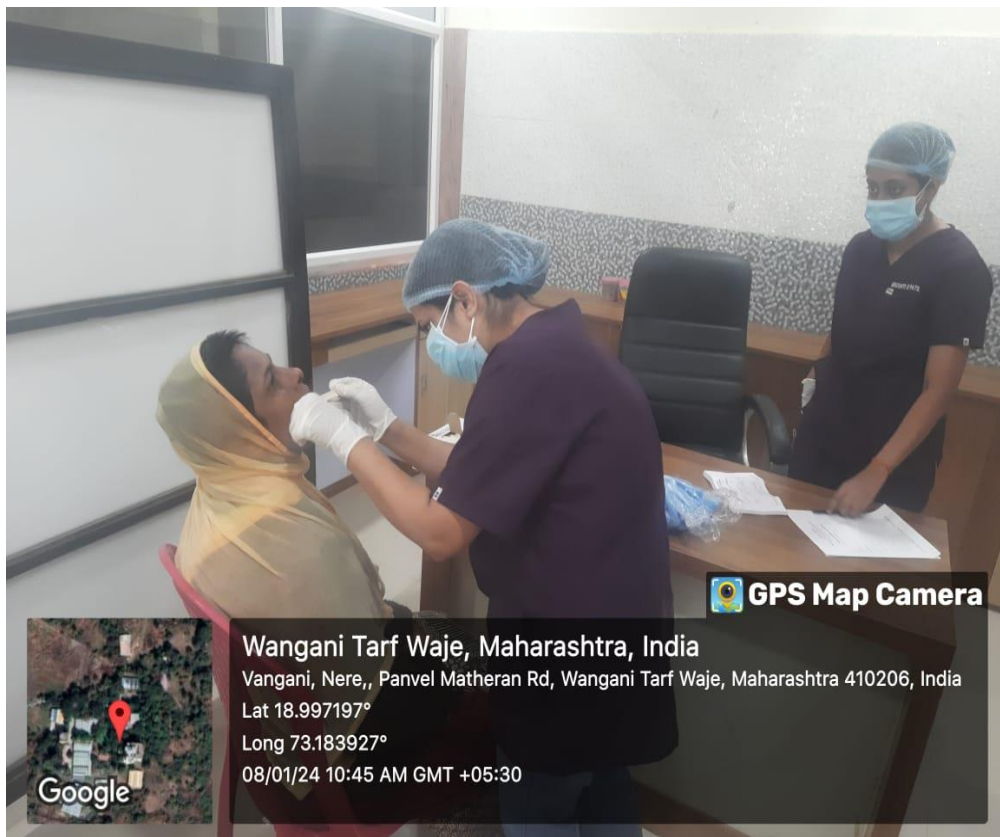

Bharati Vidyapeeth
(deemed to be University)
Dental College and Hospital, Navi Mumbai

Seal ashram dental camp

Venue :- Seal ashram , Panvel

Date :- 8th January, 2024

Activity performed :- Dental checkup for mentally unstable patients on the occasion of prosthodontic week along with the NSS committee.

The program was organised by the NSS committee. Dental checkup for 60 patients were done by following the protocols and treatment was advised for the same

No.of OPD done :- 60

No. of students:- 6

No. of staff :- 2