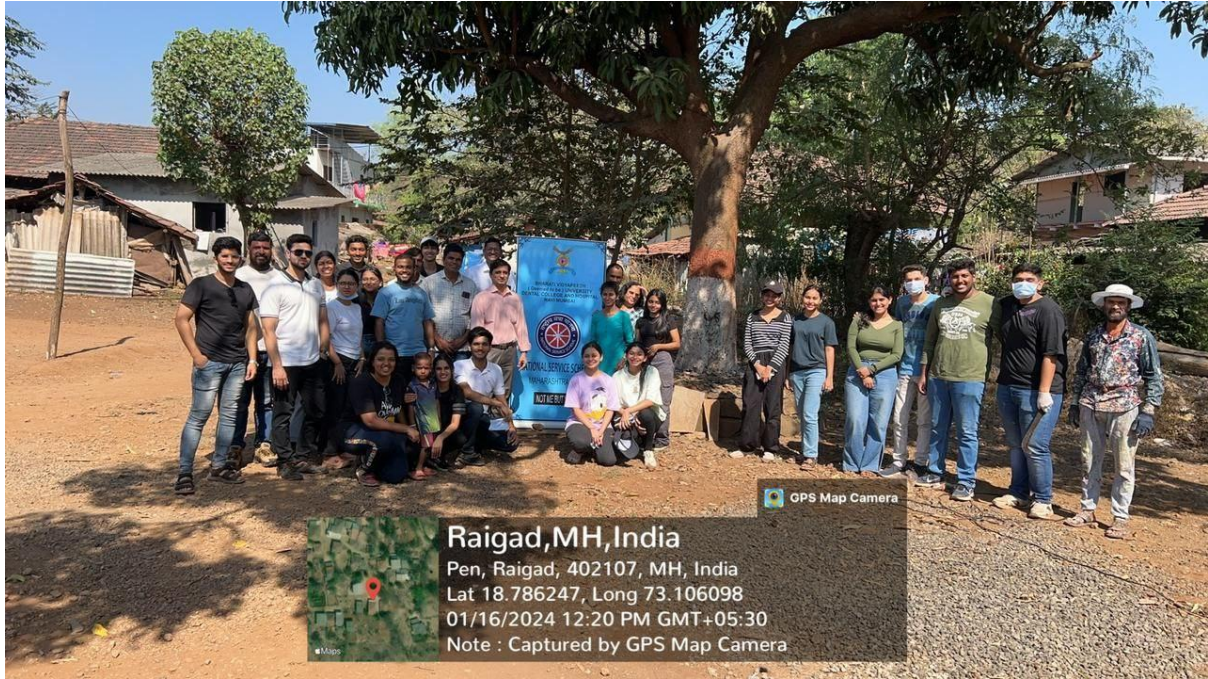

Bharati Vidyapeeth
(deemed to be University)
Dental College and Hospital, Navi Mumbai