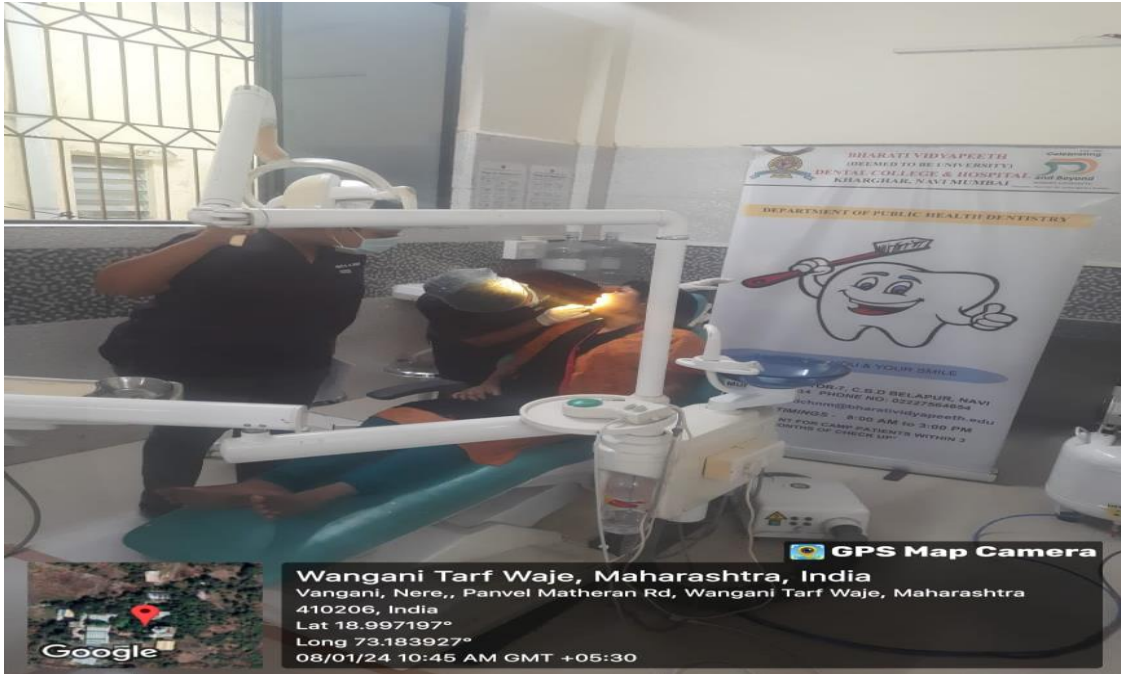

Bharati Vidyapeeth
(deemed to be University)
Dental College and Hospital, Navi Mumbai

Wangani Tarf Waje, Maharashtra, India
Wangani, Nere,, Panvel Matheran Rd, Wangani Tarf Waje, Maharashtra
410206, India
Lat 18.997197°
Long 73.183927°
08/01/24 10:45 AM GMT +05:30