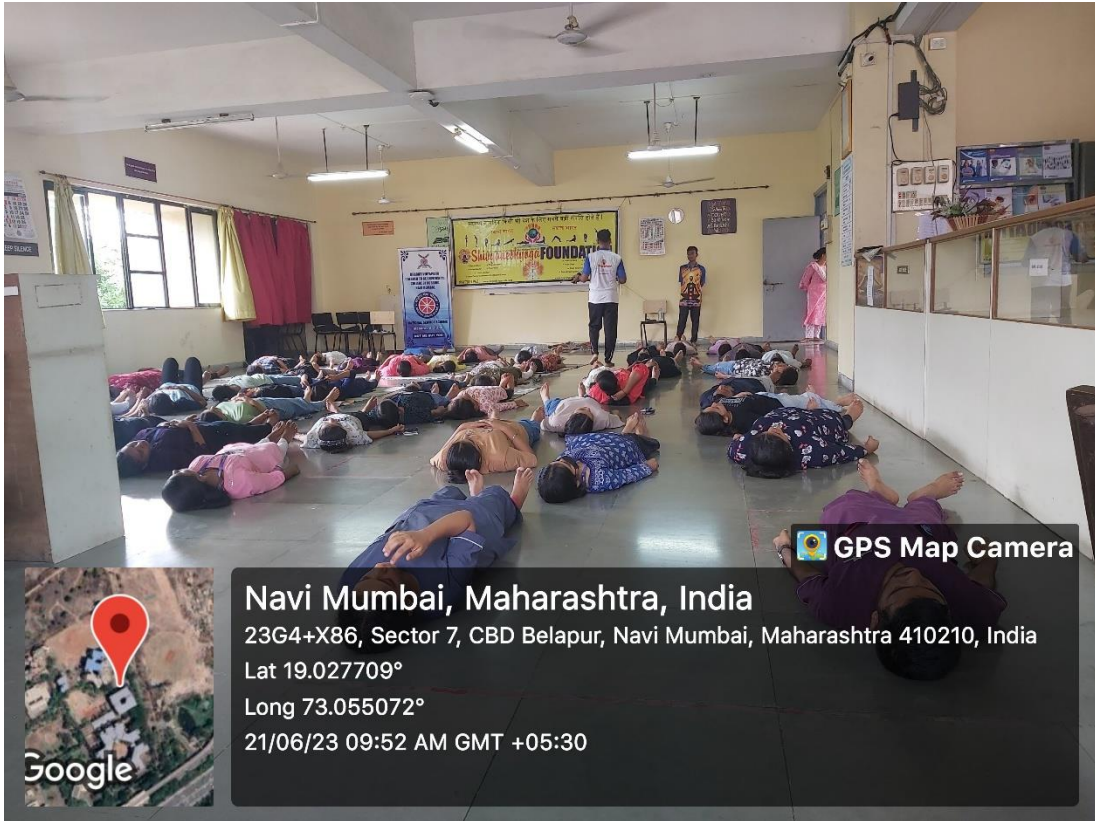

GPS Map Camera

Navi Mumbai, Maharashtra, India
23G4+X86, Sector 7, CBD Belapur, Navi Mumbai, Maharashtra 410210, India
Lat 19.027709°
Long 73.055072°
21/06/23 09:52 AM GMT +05:30